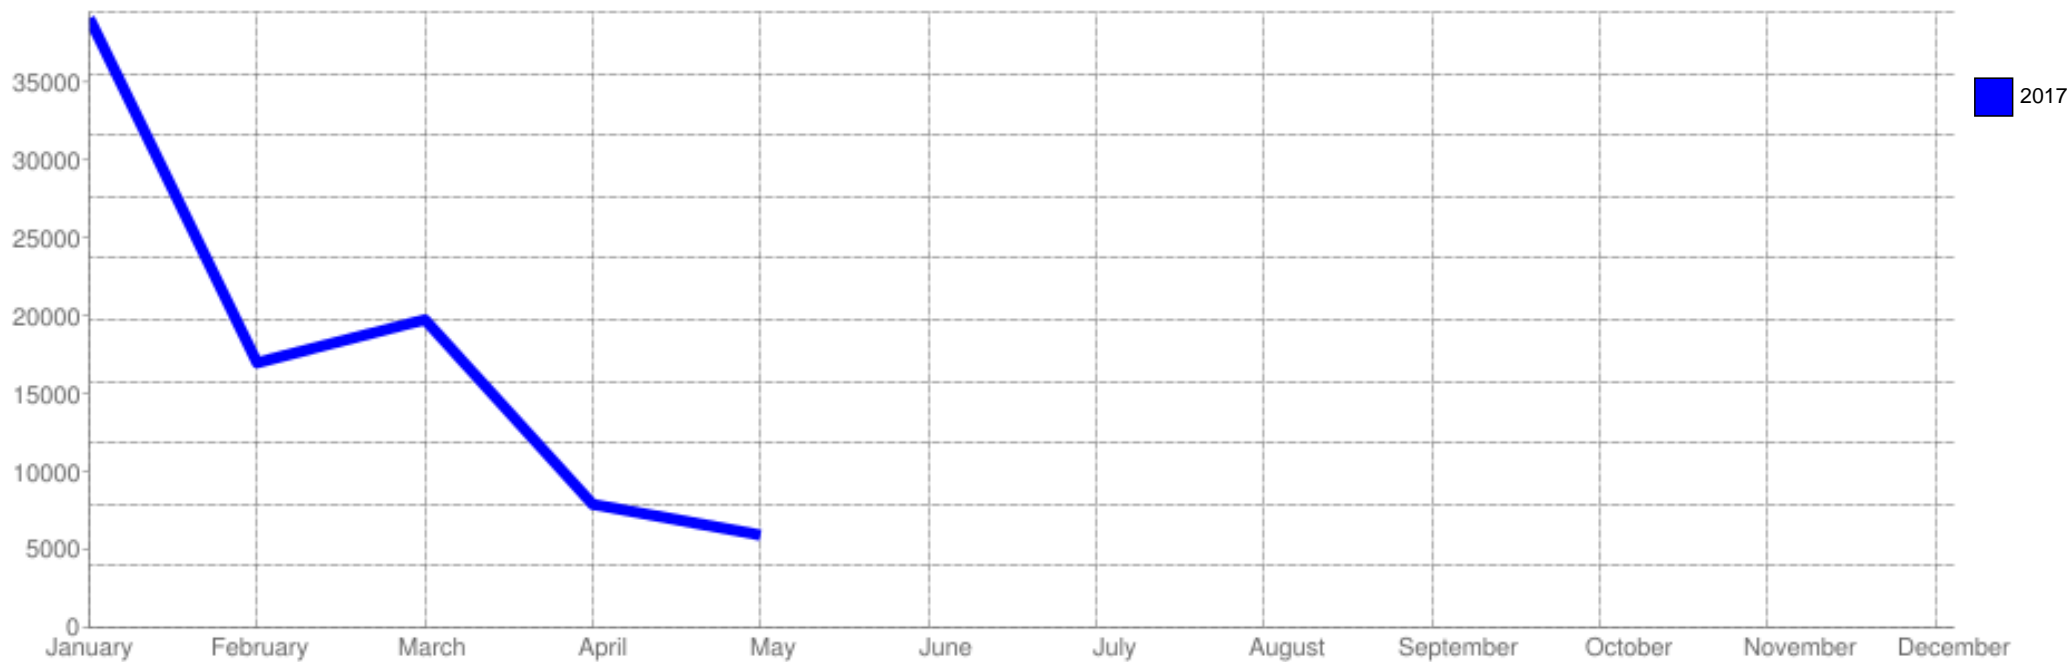

Total Passenger Car Sales

<http://www.beebEEP.ie/stats/>

Results based on search parameters: 2017, Total New Registrations.

Year to date. Exported on 27th June 2017

| Year | Jan | Feb | Mar | Apr | May | Jun | Jul | Aug | Sep | Oct | Nov | Dec | Total |
|------|--------|--------|--------|-------|-------|-----|-----|-----|-----|-----|-----|-----|--------|
| 2017 | 38,986 | 17,089 | 19,888 | 7,835 | 5,990 | - | - | - | - | - | - | - | 89,788 |