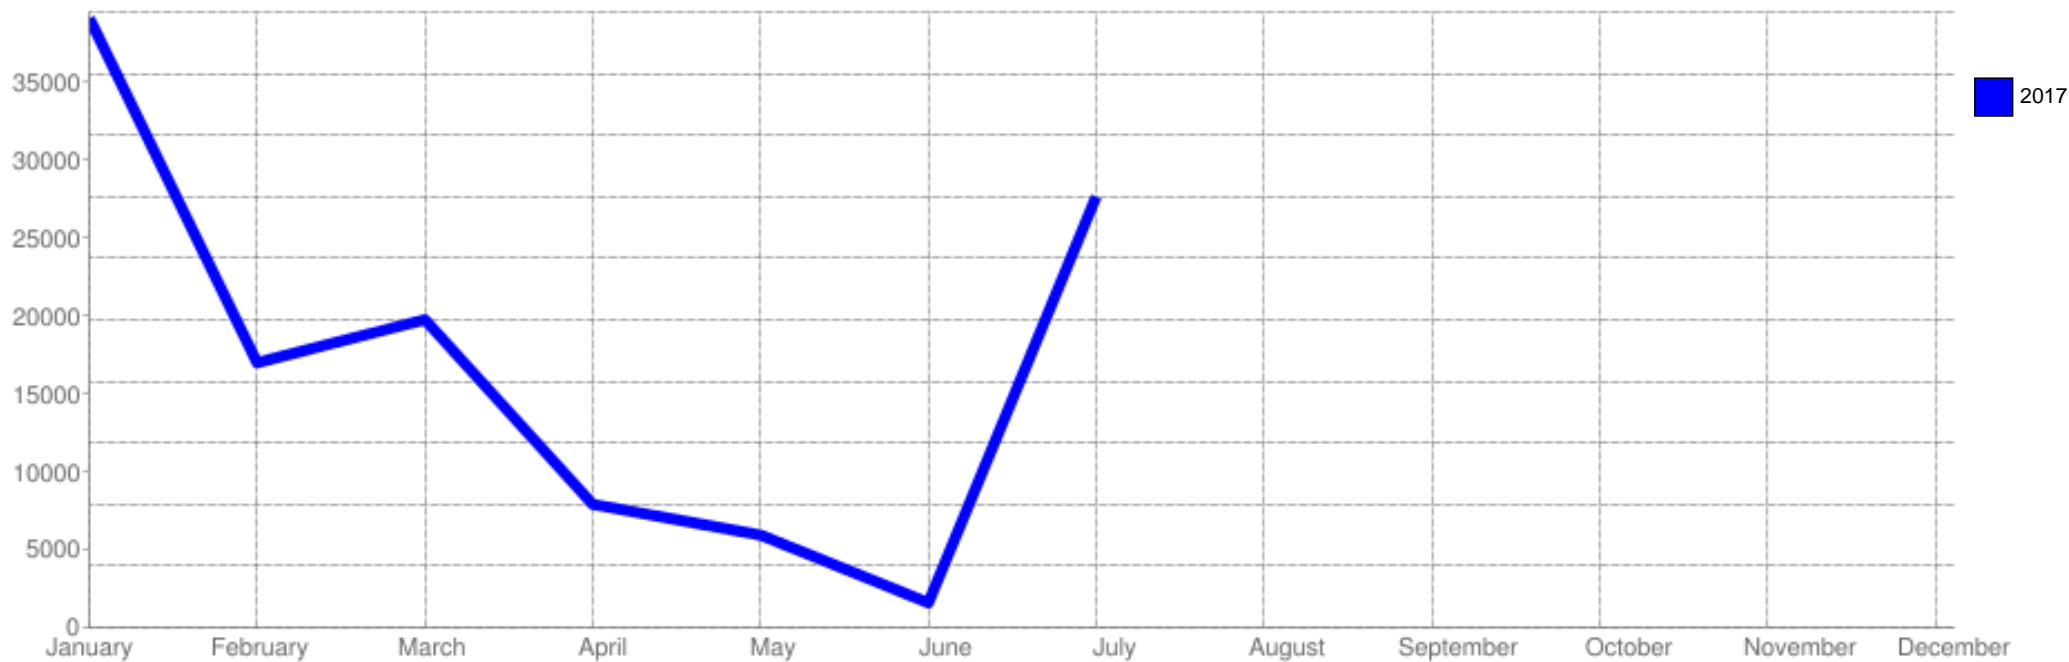

Total Passenger Car Sales

<http://www.beebEEP.ie/stats/>

Results based on search parameters: 2017, Total New Registrations.

Year to date. Exported on 20th August 2017

Year	Jan	Feb	Mar	Apr	May	Jun	Jul	Aug	Sep	Oct	Nov	Dec	Total
2017	38,985	17,088	19,885	7,832	5,991	1,394	27,726	-	-	-	-	-	118,901